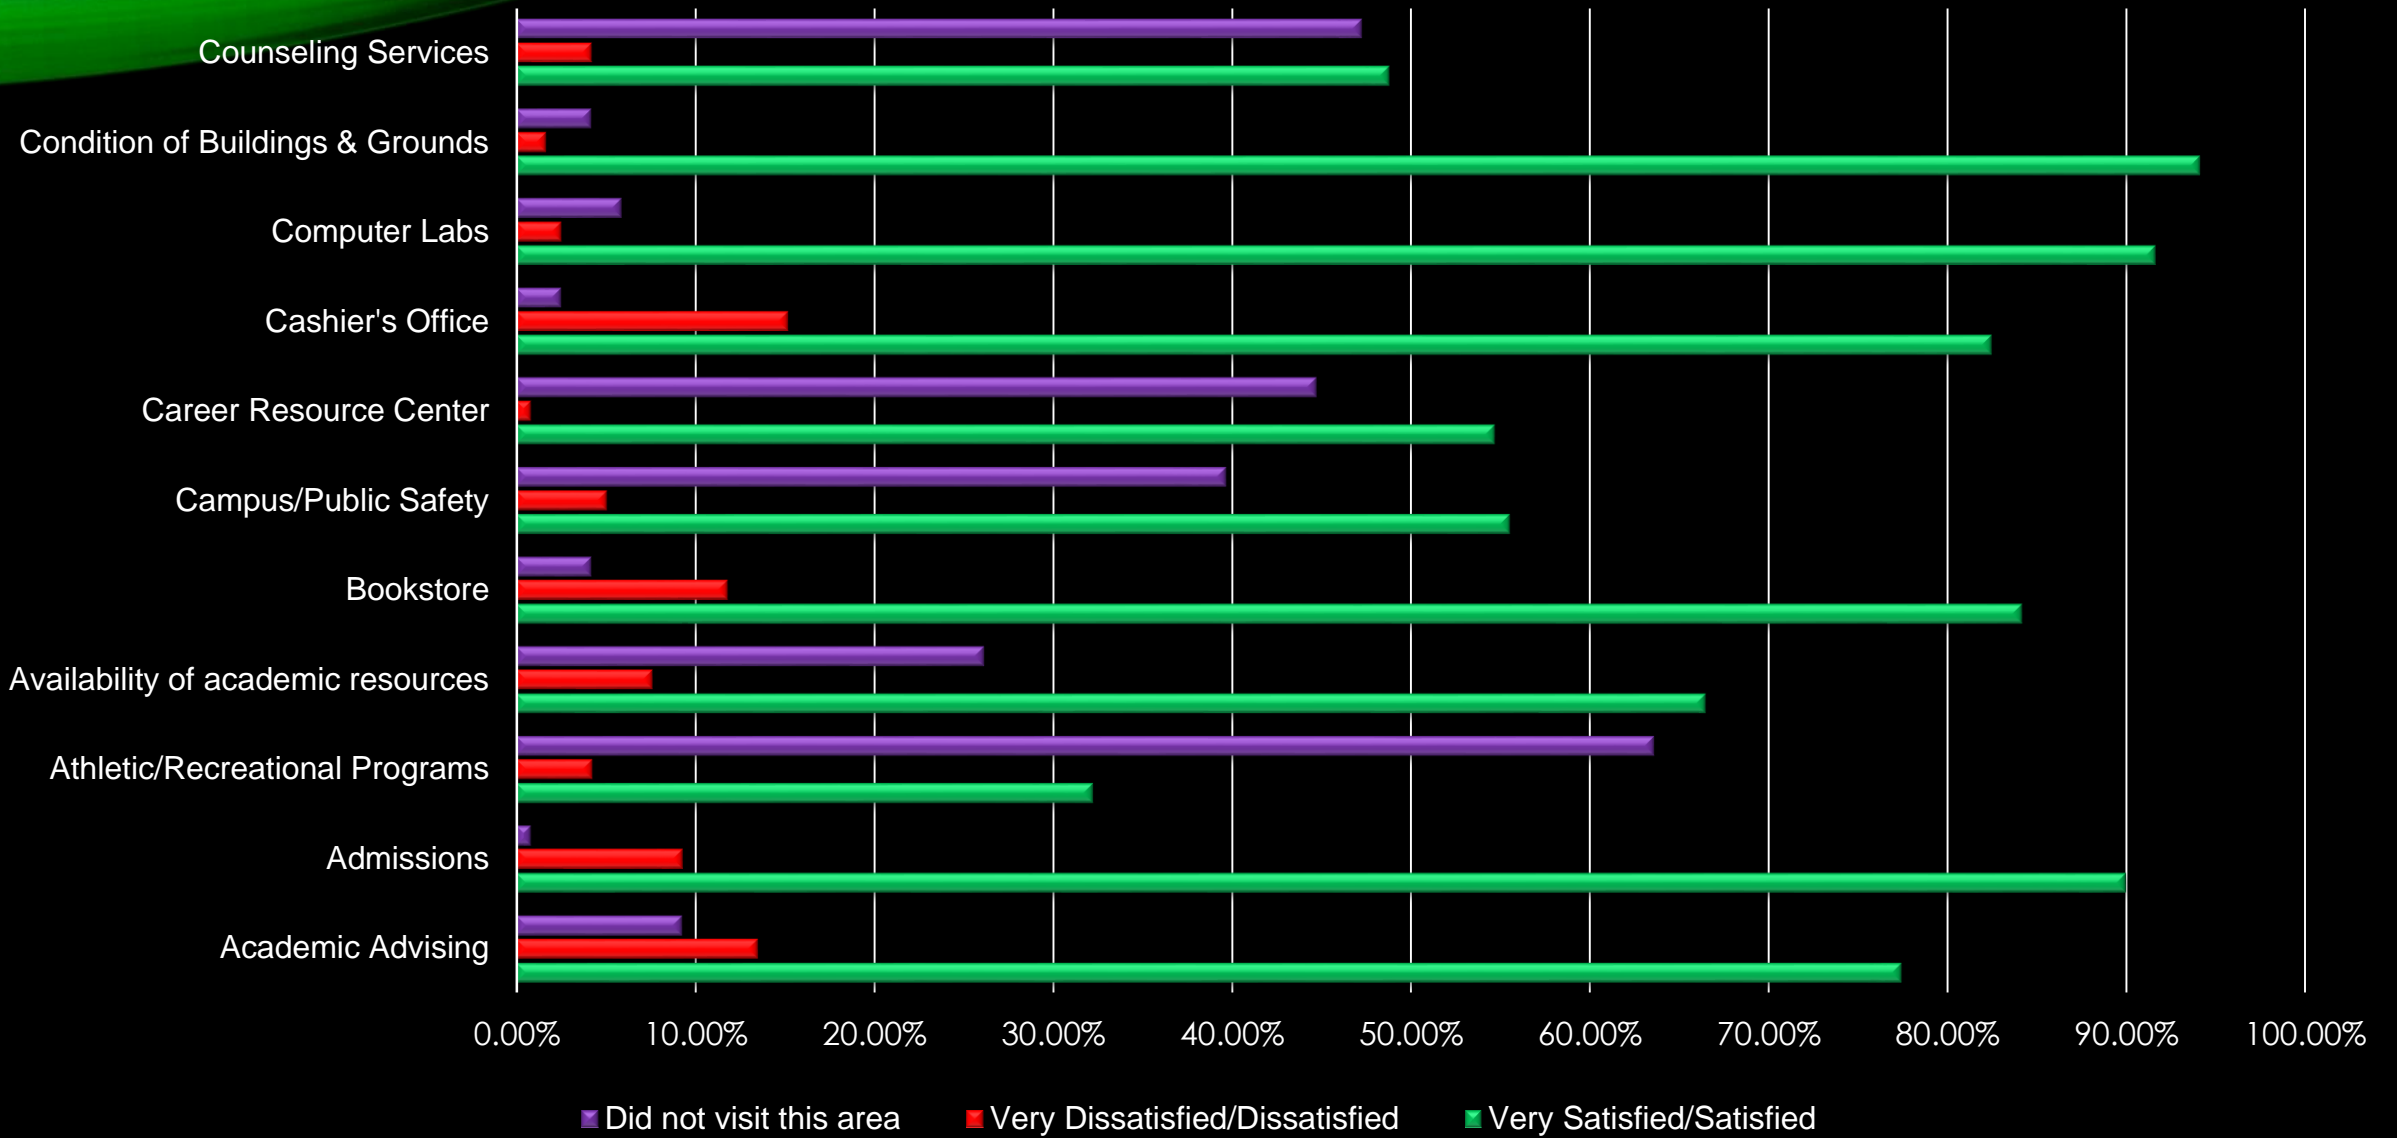

Student Satisfaction Survey Results

STUDENT SATISFACTION SURVEY SPRING 2013

STUDENT SERVICE USAGE

STUDENT SATISFACTION SURVEY SPRING 2013

SERVICE AREA SATISFACTION LEVEL

STUDENT SATISFACTION SURVEY SPRING 2013

SERVICE AREA SATISFACTION LEVEL

Student satisfaction Spring 2013 Agreement Level

Student satisfaction Spring 2013 Agreement Level

Student satisfaction Spring 2013

Agreement Level