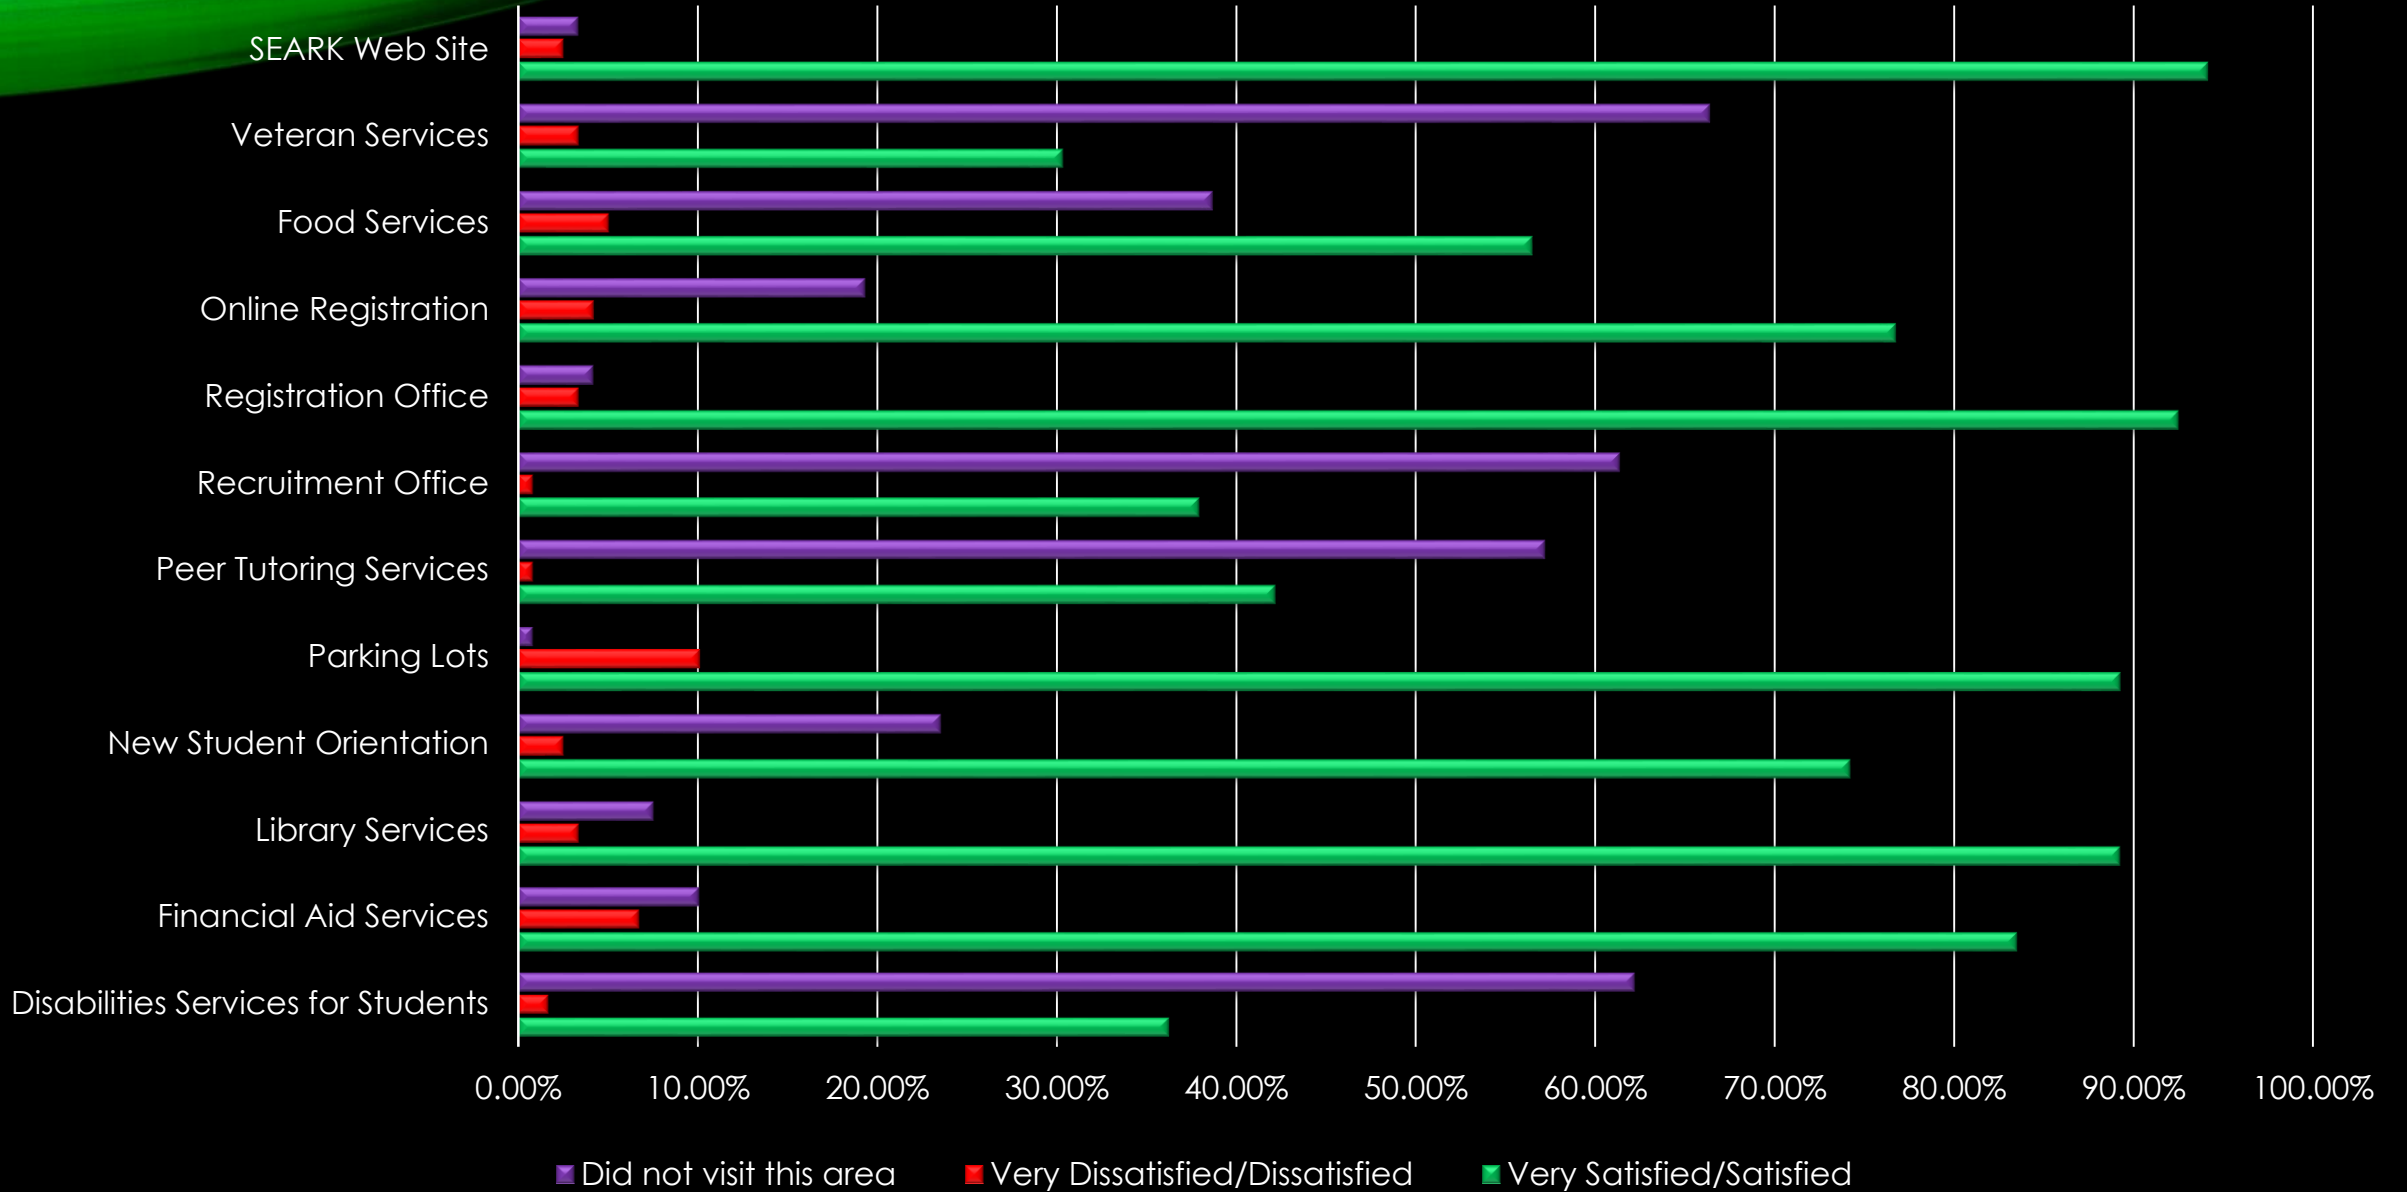

Student Satisfaction Survey Results

STUDENT SATISFACTION SURVEY SPRING 2013

STUDENT SERVICE USAGE

STUDENT SATISFACTION SURVEY SPRING 2013

SERVICE AREA SATISFACTION LEVEL

STUDENT SATISFACTION SURVEY SPRING 2013

SERVICE AREA SATISFACTION LEVEL

Student satisfaction Spring 2013 Agreement Level

Student satisfaction Spring 2013 Agreement Level

Student satisfaction Spring 2013

Agreement Level